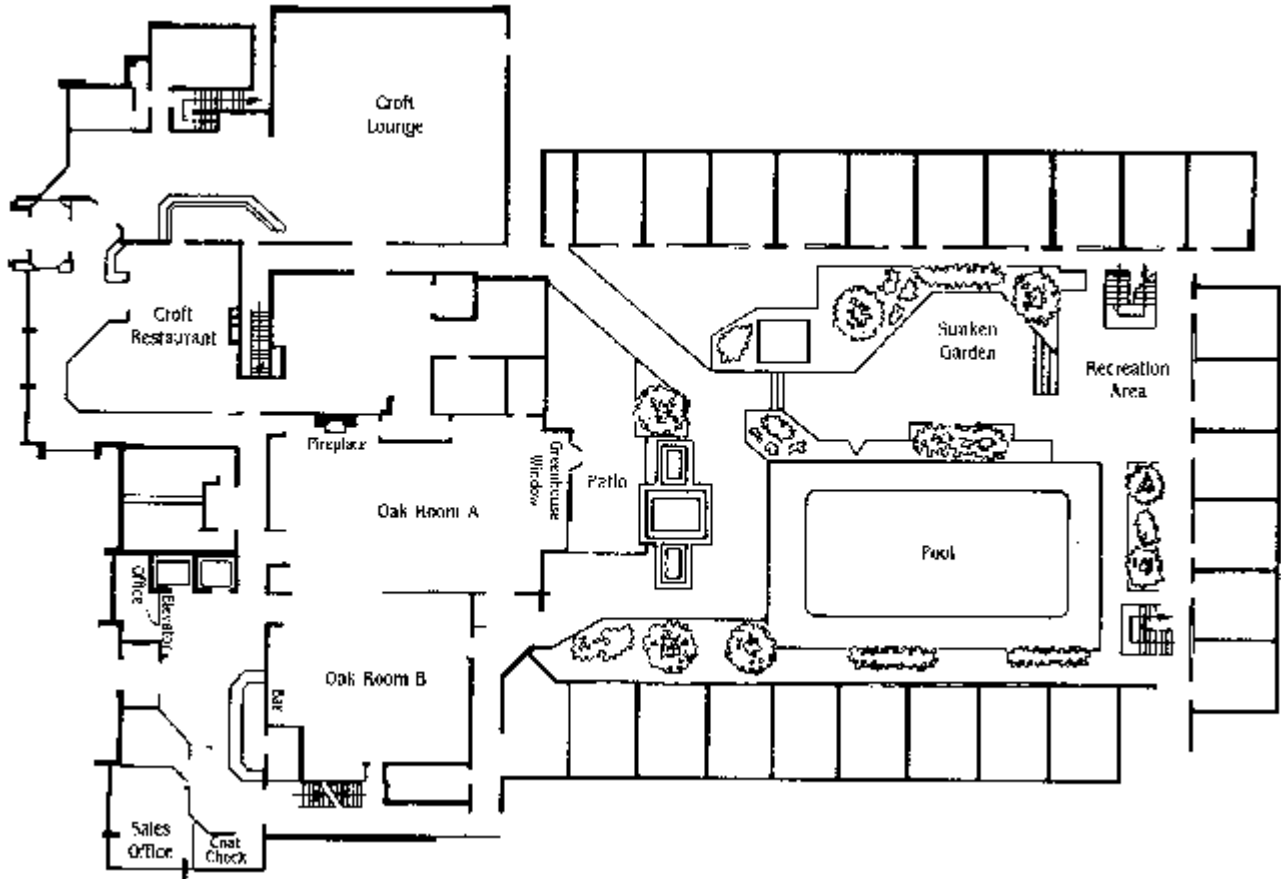

HOTEL FUNCTION SPACE

Room	Banquet	Classroom	Boardroom	U Shape	Theatre
Oak Room A	140	70	40	35	100
Oak Room B	70	40	30	20	65
Oak A & B	210	-	-	20	250
Gazebo	16	-	16	-	-
Patio	50	-	-	-	-
Sunken Garden	54	-	18	-	-
Redwood Suite	-	16	12	-	20
Balmoral Suite	-	30	12	-	20
Mahogany Suite	-	30	25	24	40
Cherrywood Suite	-	30	25	24	40